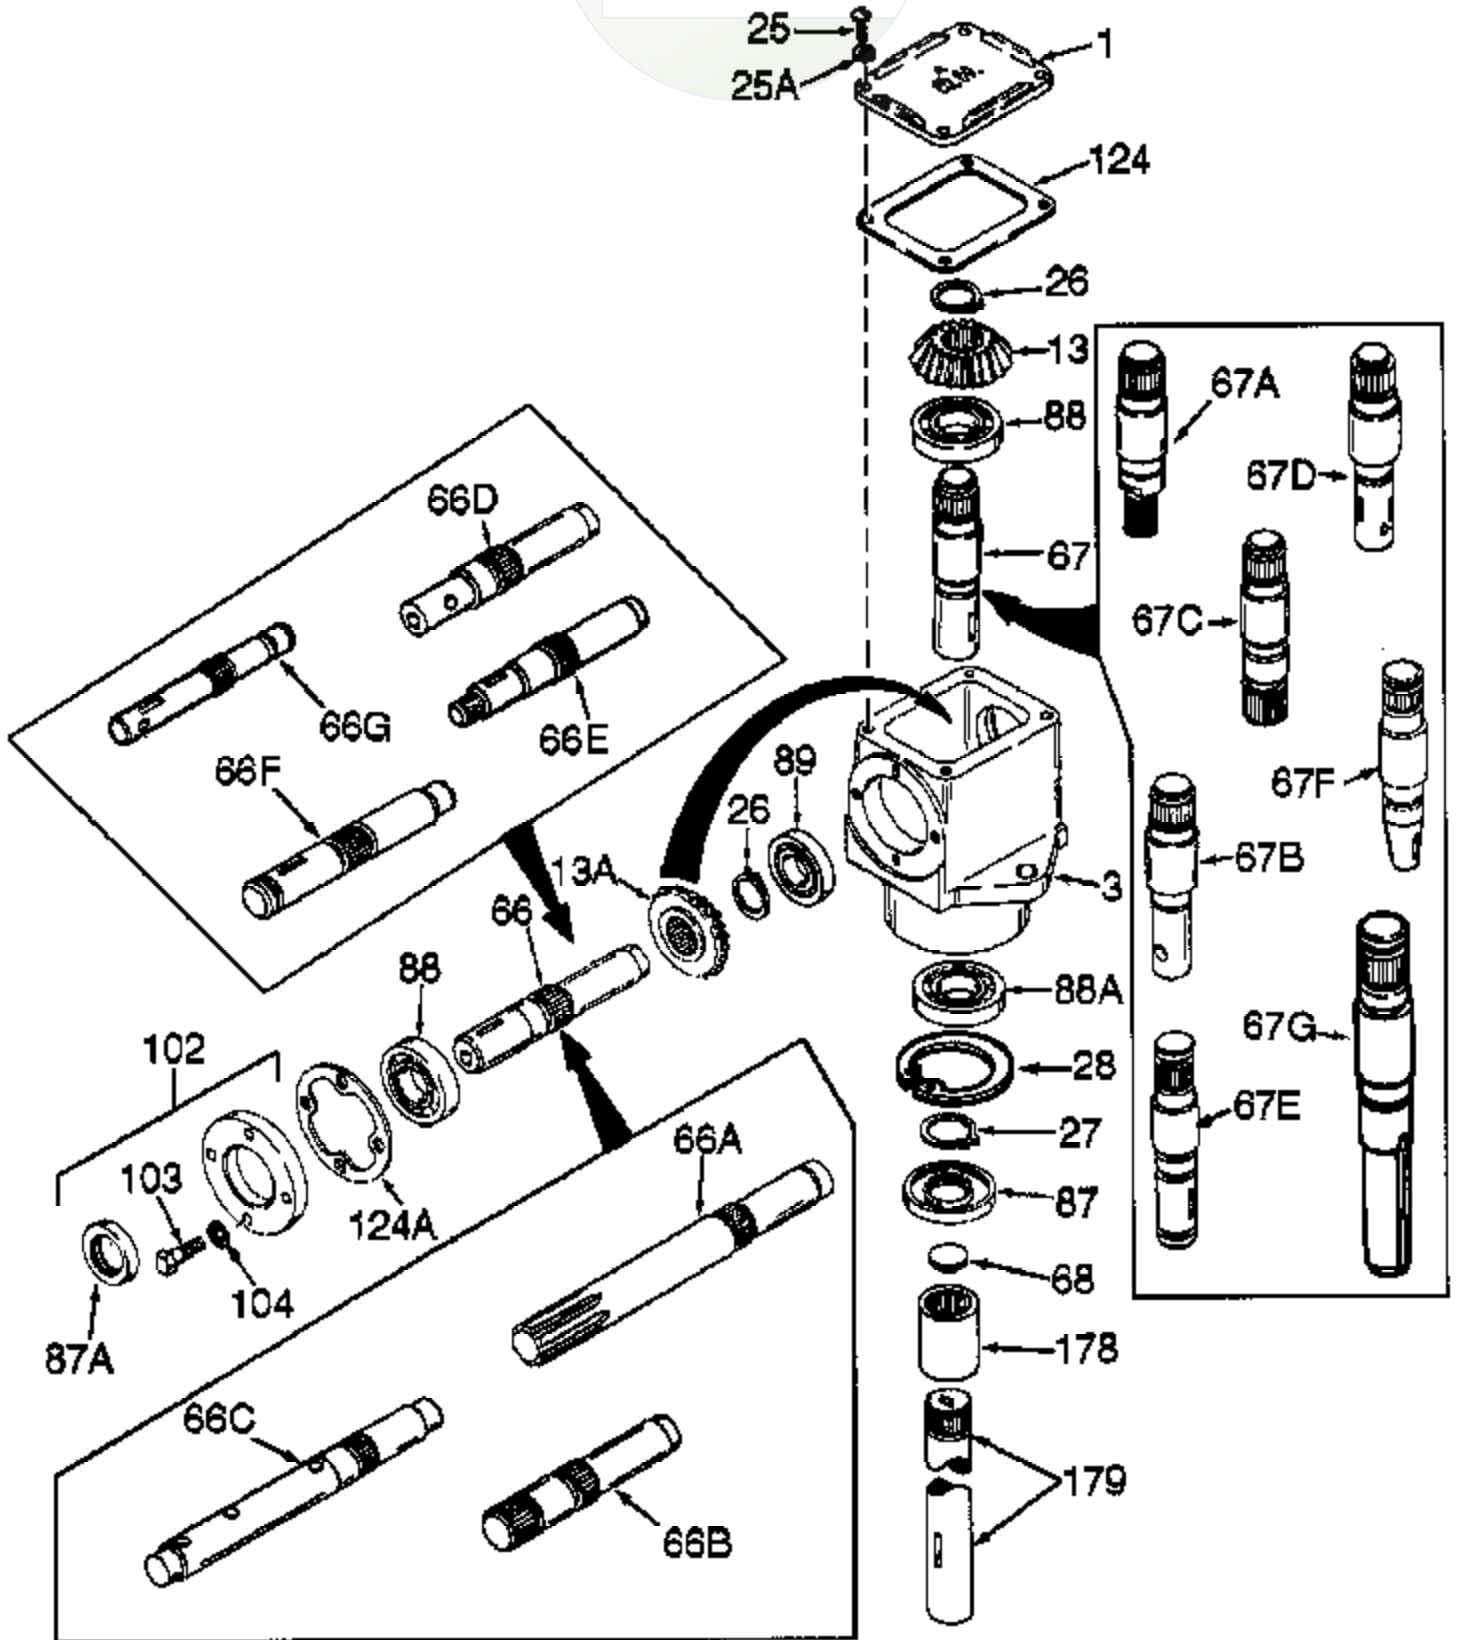

# JOIST

SICHER IST DAS:  
DAS ORIGINAL

Ref #	Part Number	Qty	Description
1	772034		Right Hand Cover
3	770026A		Right Angle Drive Housing
13	778046		Miter Gear (22 teeth)(7/8" ID)
13A	778046		Miter Gear (22 teeth)(7/8" ID)
25	792025		Screw, 10-24 x 1/2"
26	788018		Snap Ring
27	788019		Snap Ring
66F	776059A		Input Shaft (5-7/32" long)
67F	776066		Output Shaft (4-17/32" long)
87A	788031		Oil Seal
87	788029		Oil Seal
88A	780034		Ball Bearing
88	780034	RAD-3441-P91	Ball Bearing
89	780024	Peerless	Ball Bearing
102	786029		Retainer Cap & Seal (Incl. 87A & 103)
103	792026		Screw, 1/4-20 x 7/8"
124	788028		Cover Gasket
124A	788030B		Cap Gasket

RAD-3441-P91 Page 2 of 2  
Peerless